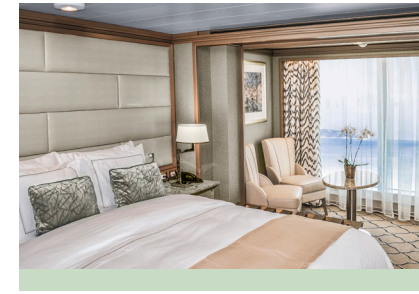

# SILVER SPIRIT – Suite Diagrams

All suites feature:

- Butler service
- Refrigerator and bar setup stocked with your preferences
- Plush Etro® bathrobes
- BVLGARI® bath amenities, plus a choice of other European brands
- Complimentary Wifi for all suites
- Pratesi® fine bed linens
- Personalised stationery
- Umbrella
- Hair dryer
- Wall mounted USB-C mobile device chargers
- Direct-dial telephone(s)
- iHome Radio / Alarm charging station (with USB cable or Qi wireless charging), NFC Bluetooth connectivity
- Interactive Media Library

**2 BEDROOM: 1,668 SQ. FT. / 150 M<sup>2</sup>  
INCLUDING VERANDA (190 SQ. FT. / 18 M<sup>2</sup>)**

- Large teak veranda with patio furniture and floor-to-ceiling glass doors; bedroom two has additional large picture window
- Living room with sitting area; bedroom two has additional sitting area
- Separate dining area
- Twin beds or king-sized bed; bedroom two has additional twin beds or queen-sized bed
- Marbled bathroom with double vanity, separate shower and full-sized bath, plus a powder room; bedroom two has additional marbled bathroom with shower
- Savoir® Beds mattresses and a choice of pillows
- Walk-in wardrobe(s) with personal safe
- Vanity table(s)
- Writing desk(s)
- One 55" / 140 cm and one 42" / 106 cm flat-screen HD TV in main suite, plus one 42" / 106 cm flat-screen HD TVs in bedroom two
- Bose® Sound Touch 30 with Bluetooth connectivity
- Illy® espresso machine
- Unlimited Premium Wifi