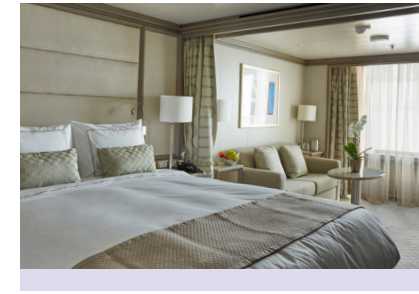

# SILVER SPIRIT – Suite Diagrams

All suites feature:

- Butler service
- Refrigerator and bar setup stocked with your preferences
- Plush Etro® bathrobes
- BVLGARI® bath amenities, plus a choice of other European brands
- Complimentary Wifi for all suites
- Pratesi® fine bed linens
- Personalised stationery
- Umbrella
- Hair dryer
- Wall mounted USB-C mobile device chargers
- Direct-dial telephone(s)
- iHome Radio / Alarm charging station (with USB cable or Qi wireless charging), NFC Bluetooth connectivity
- Interactive Media Library