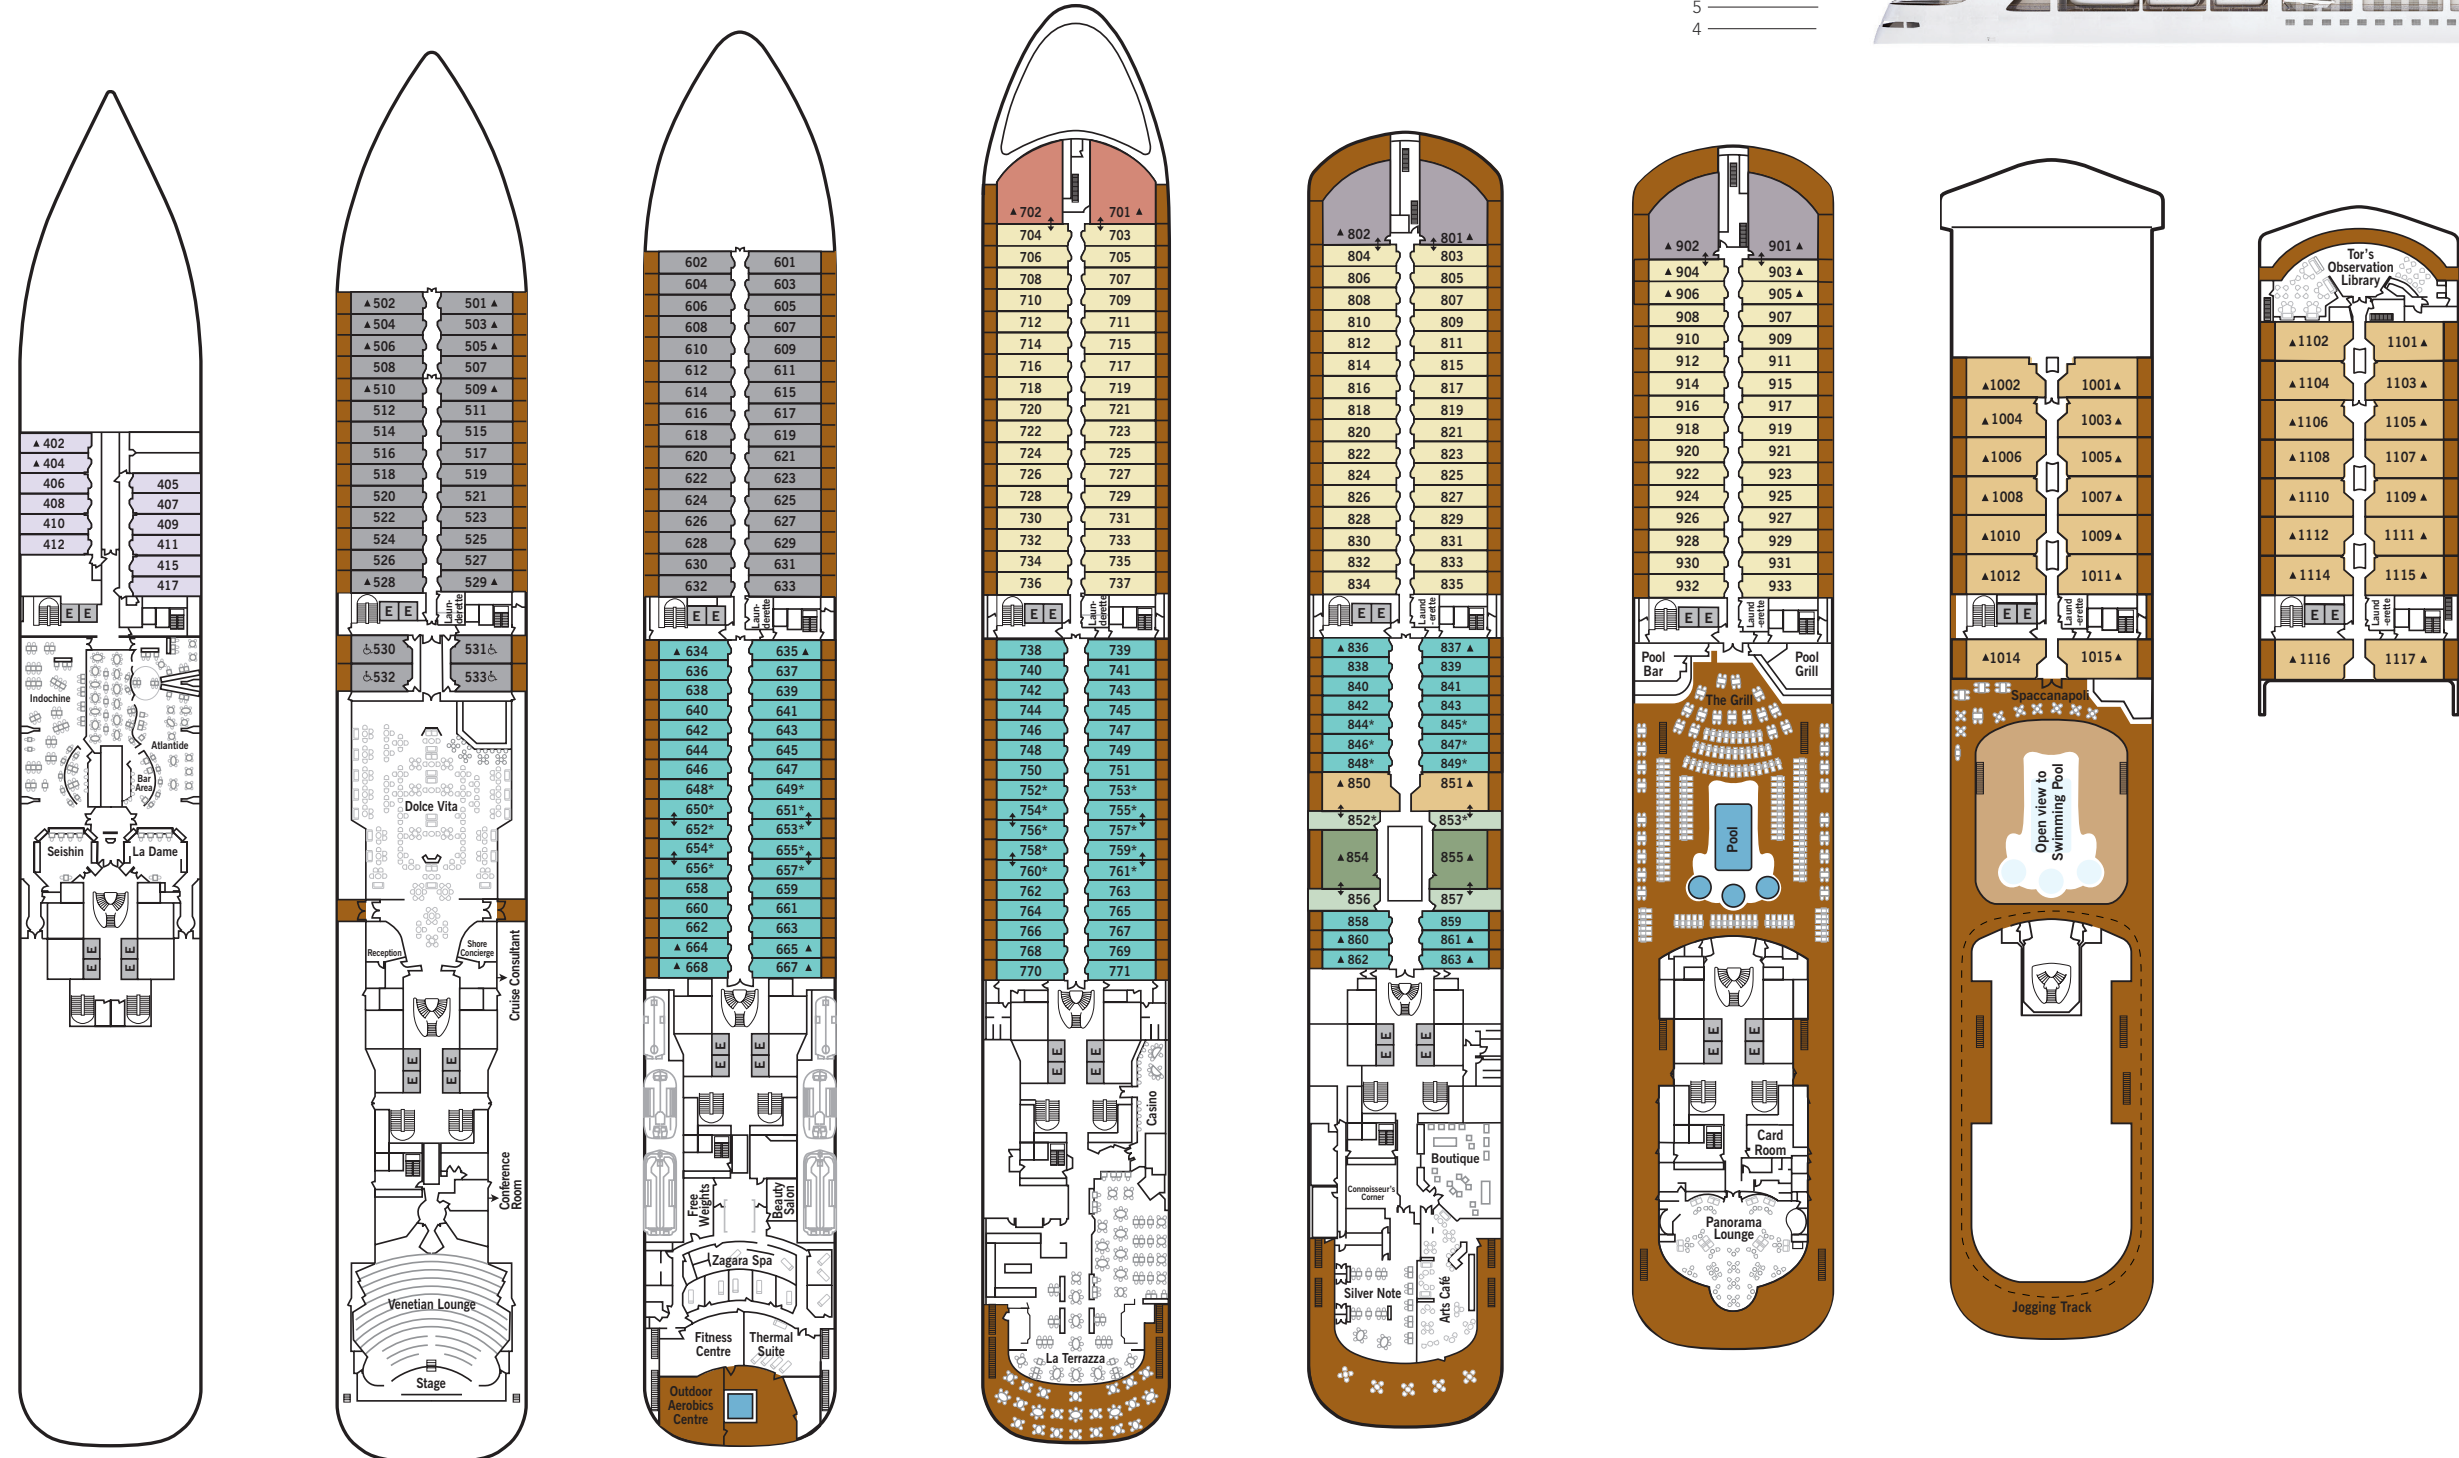

# SILVER SPIRIT – Deck Plans

## SPECIFICATIONS

- Crew . . . . . 412
- Officers . . . . . European
- Guests . . . . . 608
- Tonnage . . . . . 39,519
- Length . . . . . 691 Feet/210.7 Metres
- Width . . . . . 87 Feet/26.5 Metres
- Speed . . . . . 19.5 Knots
- Passenger Decks . . . . . 8
- 3rd Guest Capacity . . . . . ▲
- Large Walk-in rain shower . . . . . \*
- Connecting Suites . . . . . ⇕
- Wheelchair Accessible Suites . . . . . ♿
- 530, 531, 532, 533
- Built . . . . . 2009
- Refurbished . . . . . 2018
- Registry . . . . . Bahamas

### DECK 4

- Indochine
- Atlantide
- Seishin
- La Dame