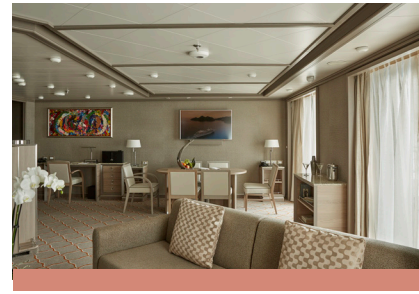

# SILVER SPIRIT – Suite Diagrams

All suites feature:

- Butler service
- Refrigerator and bar setup stocked with your preferences
- Plush Etro® bathrobes
- BVLGARI® bath amenities, plus a choice of other European brands
- Complimentary Wifi for all suites
- Pratesi® fine bed linens
- Personalised stationery
- Umbrella
- Hair dryer
- Wall mounted USB-C mobile device chargers
- Direct-dial telephone(s)
- iHome Radio / Alarm charging station (with USB cable or Qi wireless charging), NFC Bluetooth connectivity
- Interactive Media Library