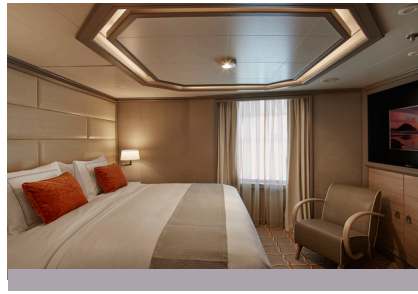

# SILVER SPIRIT – Suite Diagrams

All suites feature:

- Butler service
- Refrigerator and bar setup stocked with your preferences
- Plush Etro® bathrobes
- BVLGARI® bath amenities, plus a choice of other European brands
- Complimentary Wifi for all suites
- Pratesi® fine bed linens
- Personalised stationery
- Umbrella
- Hair dryer
- Wall mounted USB-C mobile device chargers
- Direct-dial telephone(s)
- iHome Radio / Alarm charging station (with USB cable or Qi wireless charging), NFC Bluetooth connectivity
- Interactive Media Library