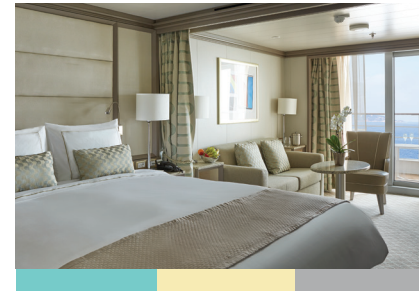

# SILVER SPIRIT – Suite Diagrams

All suites feature:

- Butler service
- Refrigerator and bar setup stocked with your preferences
- Plush Etro® bathrobes
- BVLGARI® bath amenities, plus a choice of other European brands
- Complimentary Wifi for all suites
- Pratesi® fine bed linens
- Personalised stationery
- Umbrella
- Hair dryer
- Wall mounted USB-C mobile device chargers
- Direct-dial telephone(s)
- iHome Radio / Alarm charging station (with USB cable or Qi wireless charging), NFC Bluetooth connectivity
- Interactive Media Library

**2 BEDROOM: 1,668 SQ. FT. / 150 M<sup>2</sup>  
INCLUDING VERANDA (190 SQ. FT. / 18 M<sup>2</sup>)**

- Large teak veranda with patio furniture and floor-to-ceiling glass doors; bedroom two has additional large picture window
- Living room with sitting area; bedroom two has additional sitting area
- Separate dining area
- Twin beds or king-sized bed; bedroom two has additional twin beds or queen-sized bed
- Marbled bathroom with double vanity, separate shower and full-sized bath, plus a powder room; bedroom two has additional marbled bathroom with shower
- Savoir® Beds mattresses and a choice of pillows
- Walk-in wardrobe(s) with personal safe
- Vanity table(s)
- Writing desk(s)
- One 55" / 140 cm and one 42" / 106 cm flat-screen HD TV in main suite, plus one 42" / 106 cm flat-screen HD TVs in bedroom two
- Bose® Sound Touch 30 with Bluetooth connectivity
- Illy® espresso machine
- Unlimited Premium Wifi