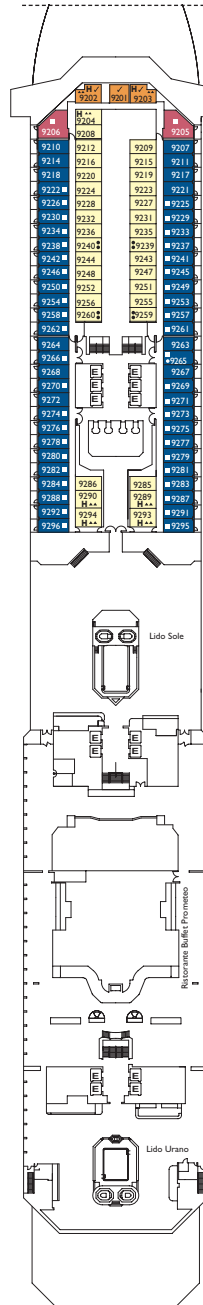

Costa Serena

Inside cabin

Andromeda, Cassiopea, Centaurus, Acquarius, Perseus, Libra

Samsara Inside cabin

Taurus

Outside cabins ocean view

Andromeda, Cassiopea, Centaurus, Acquarius, Libra

Outside cabins ocean view Samsara

Virgo

Cabins with ocean view balcony

Centaurus, Acquarius, Perseus, Libra

Samsara Cabins with ocean view balcony

Taurus

Grt: 114.500 t
 Length: 290 m
 Width: 35,5 m
 Cruising speed: 21,5 knots
 Max speed: 23 knots

- ▤ cabins with partially restricted view
- single cabins
- H cabins for disabled guests
- ⌋ interconnecting cabins
- E lift
- * double sofa bed
- upper berth
- single sofa bed
- ▲▲ 2 low beds that cannot be converted into a double
- ▲