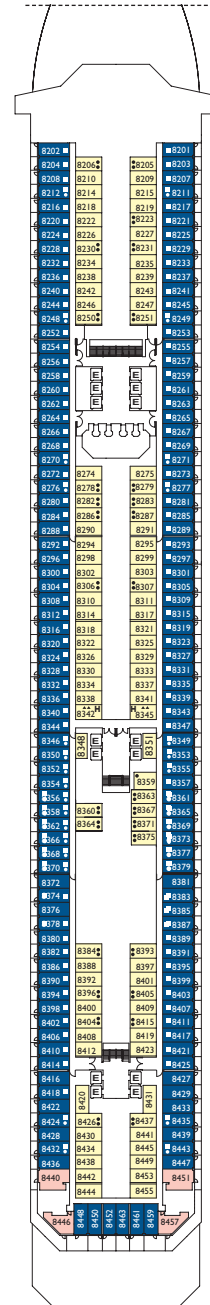

Costa Serena

Inside cabin

Andromeda, Cassiopea, Centaurus, Acquarius, Perseus, Libra

Samsara Inside cabin

Taurus

Outside cabins ocean view

Andromeda, Cassiopea, Centaurus, Acquarius, Libra

Outside cabins ocean view Samsara

Virgo

Cabins with ocean view balcony

Centaurus, Acquarius, Perseus, Libra

Samsara Cabins with ocean view balcony

Taurus

Grt: 114.500 t
 Length: 290 m
 Width: 35,5 m
 Cruising speed: 21,5 knots
 Max speed: 23 knots

- ▤ cabins with partially restricted view
- single cabins
- H cabins for disabled guests
- ⌋ interconnecting cabins
- E lift
- * double sofa bed
- upper berth
- single sofa bed
- ▲▲ 2 low beds that cannot be converted into a double
- ▲

Please note: Double bed is available in all cabin grades.

DECK 6
CENTAURUS

DECK 5
GEMINI

DECK 4
ORION

DECK 3
ARIES

DECK 2
CASSIOPEA

DECK 1
ANDROMEDA