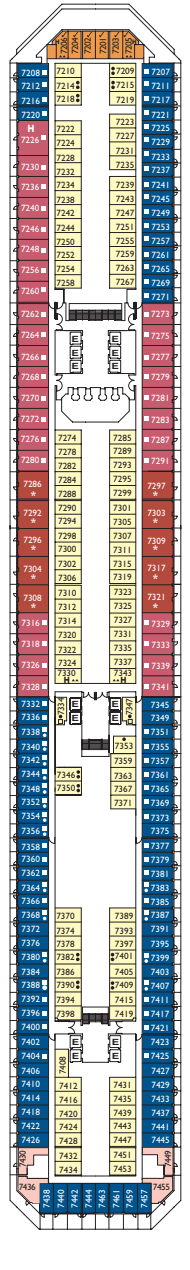

Costa Serena

Inside cabin

Andromeda, Cassiopea, Centaurus, Acquarius, Perseus, Libra

Samsara Inside cabin

Taurus

Outside cabins ocean view

Andromeda, Cassiopea, Centaurus, Acquarius, Libra

Outside cabins ocean view Samsara

Virgo

Cabins with ocean view balcony

Centaurus, Acquarius, Perseus, Libra

Samsara Cabins with ocean view balcony

Taurus

Grt: 114.500 t
 Length: 290 m
 Width: 35,5 m
 Cruising speed: 21,5 knots
 Max speed: 23 knots

- ▤ cabins with partially restricted view
- single cabins
- H cabins for disabled guests
- ⌋ interconnecting cabins
- E lift
- * double sofa bed
- upper berth
- single sofa bed
- ▲▲ 2 low beds that cannot be converted into a double
- ▲

Please note: Double bed is available in all cabin grades.

DECK 6
CENTAURUS

DECK 5
GEMINI

DECK 4
ORION

DECK 3
ARIES

DECK 2
CASSIOPEA

DECK 1
ANDROMEDA